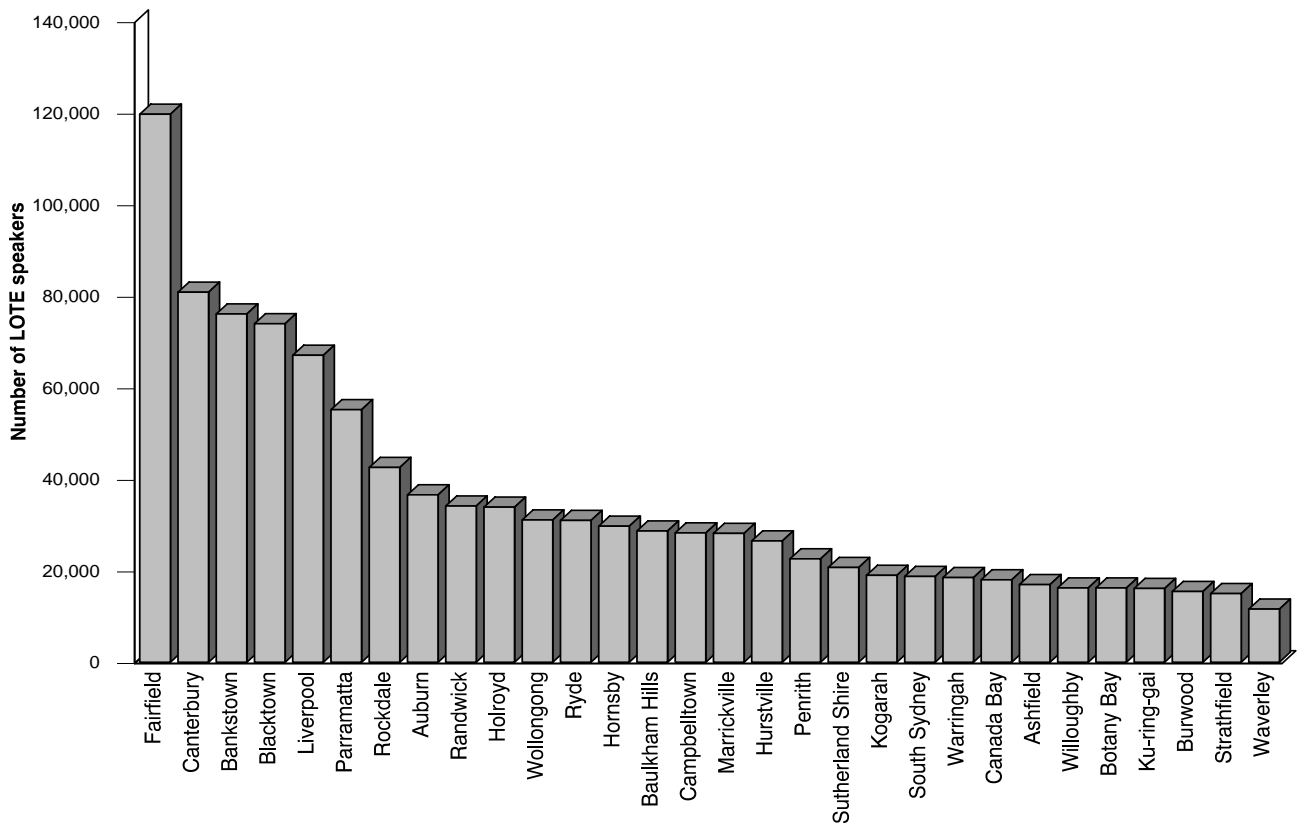

Chart 2.10

Local Government Area with the Highest Number of LOTE Speakers
 - NSW: 2001 Census

Chart 2.11

Local Government Area with the Highest Proportion of LOTE Speakers
 - NSW: 2001 Census