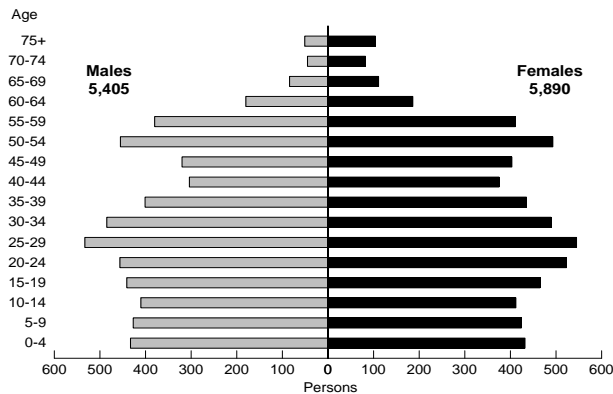

Chart 2.14.4

Austrian

Chart 2.14.5

Chilean

Chart 2.14.6

Chinese

Chart 2.14.7

Croatian

Chart 2.14.8

Danish

Age-gender Profiles for Selected Ancestry Groups (continued)

- NSW : 2001 Census

Chart 2.14.9

Dutch

Chart 2.14.10

Egyptian