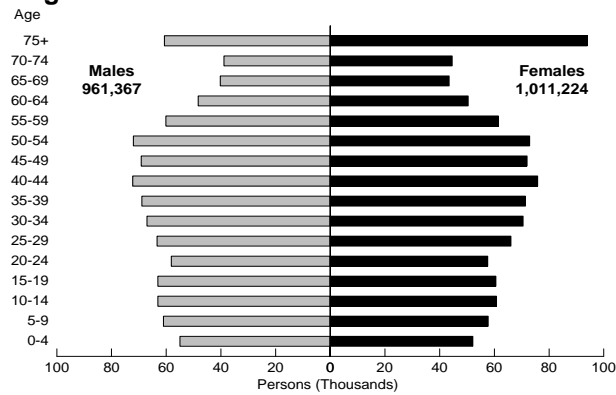

Chart 2.14.8

Danish

Age-gender Profiles for Selected Ancestry Groups (continued)

- NSW : 2001 Census

Chart 2.14.9

Dutch

Chart 2.14.10

Egyptian

Chart 2.14.11

English

Chart 2.14.12

Filipino

Chart 2.14.13

French

Chart 2.14.14

German

Chart 2.14.18

Indonesian

Chart 2.14.19

Irish

Chart 2.14.20

Italian

Chart 2.14.21

Japanese