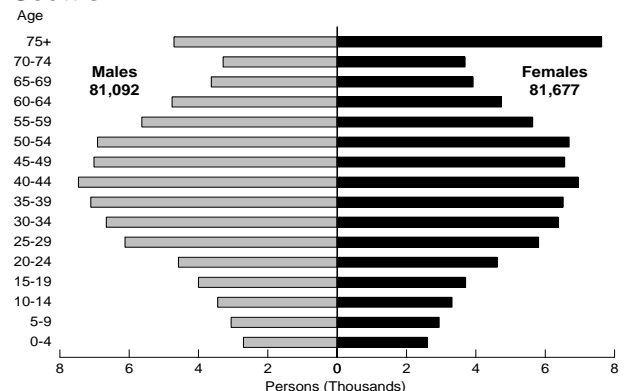

Chart 2.14.25

Maltese

Chart 2.14.26

Maori

Chart 2.14.27

New Zealander

Chart 2.14.28

Polish

Chart 2.14.29

Portuguese

Chart 2.14.30

Russian

Chart 2.14.31

Samoan

Chart 2.14.32

Scottish

Age-gender Profiles for Selected Ancestry Groups (continued)

- NSW : 2001 Census

Chart 2.14.33

Serbian

Chart 2.14.34

Sinhalese

Chart 2.14.35

South African