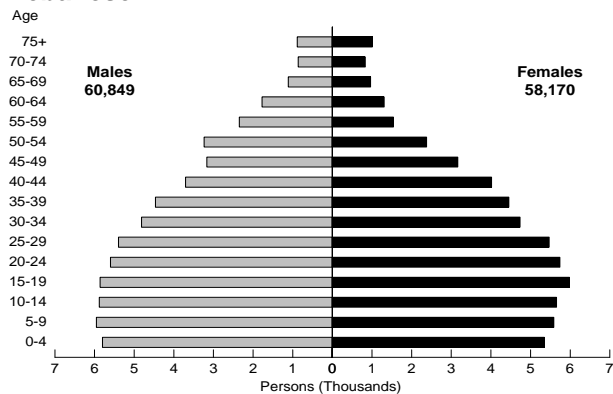

Chart 2.14.18

Indonesian

Chart 2.14.19

Irish

Chart 2.14.20

Italian

Chart 2.14.21

Japanese

Chart 2.14.22

Korean

Chart 2.14.23

Lebanese

Chart 2.14.24

Macedonian

Age-gender Profiles for Selected Ancestry Groups (continued)

- NSW : 2001 Census

Chart 2.14.25

Maltese

Chart 2.14.26

Maori

Chart 2.14.27

New Zealander

Chart 2.14.28

Polish