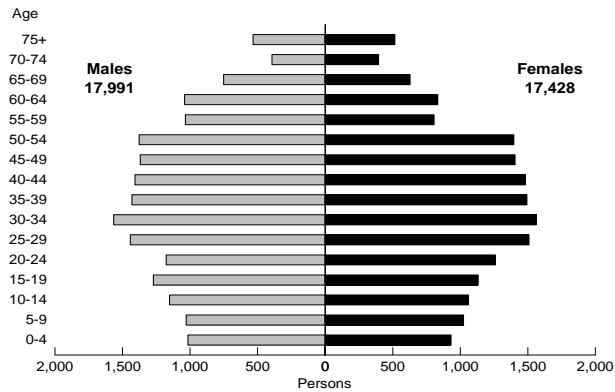

Chart 2.14.25

Maltese

Chart 2.14.26

Maori

Chart 2.14.27

New Zealander

Chart 2.14.28

Polish

Chart 2.14.29

Portuguese

Chart 2.14.30

Russian

Chart 2.14.31

Samoan

Chart 2.14.32

Scottish

Age-gender Profiles for Selected Ancestry Groups (continued)

- NSW : 2001 Census

Chart 2.14.33

Serbian

Chart 2.14.34

Sinhalese

Chart 2.14.35

South African

Chart 2.14.36

Spanish

Chart 2.14.37

Turkish

Chart 2.14.38

Ukrainian

Chart 2.14.39

Vietnamese