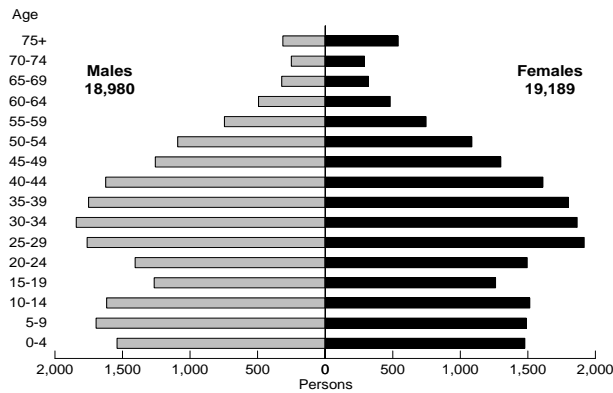

Chart 2.14.18

Indonesian

Chart 2.14.19

Irish

Chart 2.14.20

Italian

Chart 2.14.21

Japanese

Chart 2.14.22

Korean

Chart 2.14.23

Lebanese

Chart 2.14.24

Macedonian

Age-gender Profiles for Selected Ancestry Groups (continued)

- NSW : 2001 Census

Chart 2.14.25

Maltese

Chart 2.14.26

Maori

Chart 2.14.27

New Zealander

Chart 2.14.28

Polish

Chart 2.14.29

Portuguese

Chart 2.14.30

Russian

Chart 2.14.31

Samoan

Chart 2.14.32

Scottish