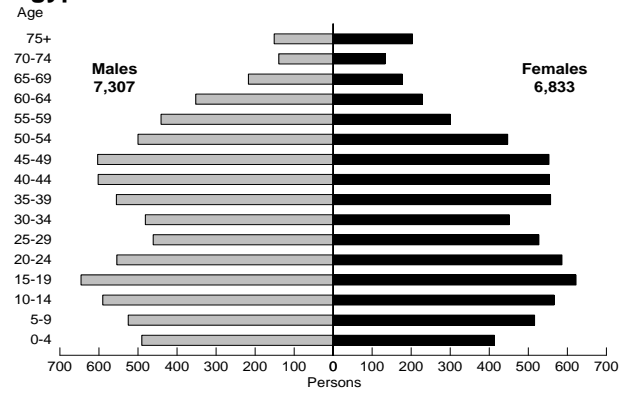

Chart 2.14.4

Austrian

Chart 2.14.5

Chilean

Chart 2.14.6

Chinese

Chart 2.14.7

Croatian

Chart 2.14.8

Danish

Age-gender Profiles for Selected Ancestry Groups (continued)

- NSW : 2001 Census

Chart 2.14.9

Dutch

Chart 2.14.10

Egyptian

Chart 2.14.11

English

Chart 2.14.12

Filipino

Chart 2.14.13

French

Chart 2.14.14

German