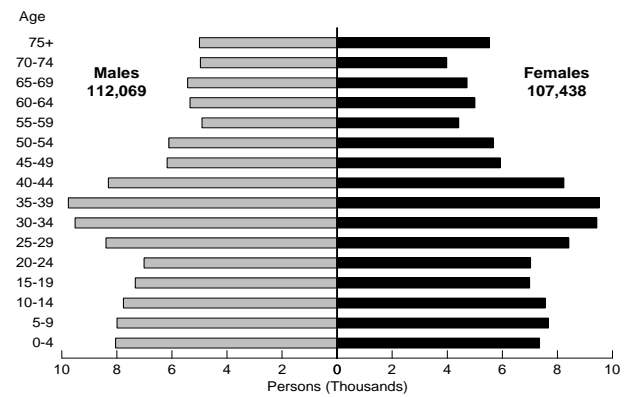

Chart 2.14.15

Greek

Chart 2.14.16

Hungarian

Age-gender Profiles for Selected Ancestry Groups (continued)

- NSW : 2001 Census

Chart 2.14.17

Indian

Chart 2.14.18

Indonesian

Chart 2.14.19

Irish

Chart 2.14.20

Italian

Chart 2.14.21

Japanese

Chart 2.14.22

Korean

Chart 2.14.23

Lebanese

Chart 2.14.24

Macedonian

Age-gender Profiles for Selected Ancestry Groups (continued)

- NSW : 2001 Census