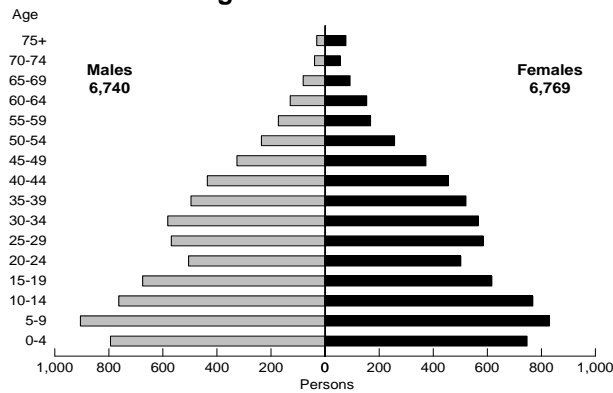

Age-gender Profiles for Selected Ancestry Groups

- NSW : 2001 Census

Chart 2.14.1

Assyrian/Chaldean

Chart 2.14.2

Australian

Chart 2.14.3

Australian Aboriginal

Chart 2.14.4

Austrian

Chart 2.14.5

Chilean

Chart 2.14.6

Chinese

Chart 2.14.7

Croatian