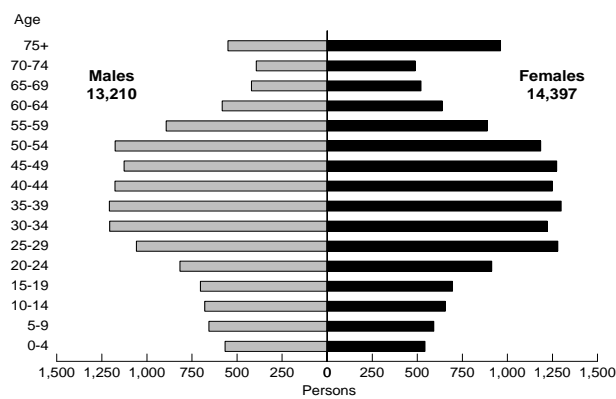

Chart 2.14.8

Danish

Age-gender Profiles for Selected Ancestry Groups (continued)

- NSW : 2001 Census

Chart 2.14.9

Dutch

Chart 2.14.10

Egyptian

Chart 2.14.11

English

Chart 2.14.12

Filipino

Chart 2.14.13

French

Chart 2.14.14

German

Chart 2.14.15

Greek

Chart 2.14.16

Hungarian

Age-gender Profiles for Selected Ancestry Groups (continued)

- NSW : 2001 Census

Chart 2.14.17

Indian

Chart 2.14.18

Indonesian

Chart 2.14.19

Irish

Chart 2.14.20

Italian

Chart 2.14.21

Japanese