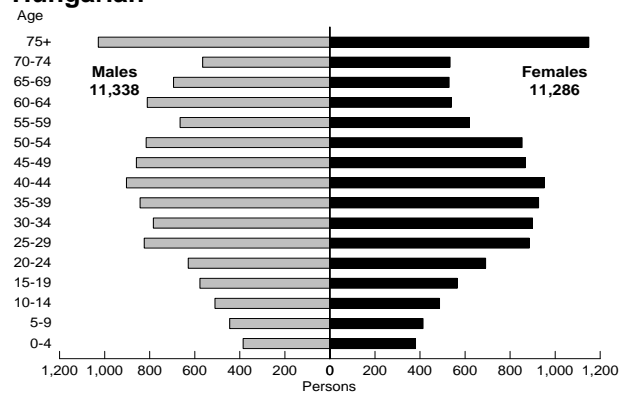

Chart 2.14.8

Danish

Age-gender Profiles for Selected Ancestry Groups (continued)

- NSW : 2001 Census

Chart 2.14.9

Dutch

Chart 2.14.10

Egyptian

Chart 2.14.11

English

Chart 2.14.12

Filipino

Chart 2.14.13

French

Chart 2.14.14

German

Chart 2.14.15

Greek

Chart 2.14.16

Hungarian

Age-gender Profiles for Selected Ancestry Groups (continued)

- NSW : 2001 Census

Chart 2.14.17

Indian

Chart 2.14.18

Indonesian

Chart 2.14.19

Irish

Chart 2.14.20

Italian

Chart 2.14.21

Japanese