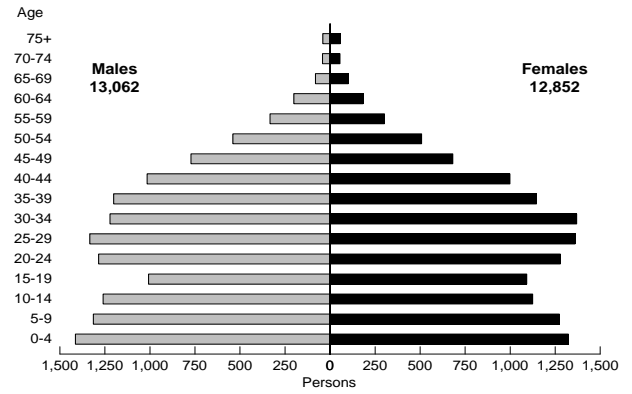

Chart 2.14.18

Indonesian

Chart 2.14.19

Irish

Chart 2.14.20

Italian

Chart 2.14.21

Japanese

Chart 2.14.22

Korean

Chart 2.14.23

Lebanese

Chart 2.14.24

Macedonian

Age-gender Profiles for Selected Ancestry Groups (continued)

- NSW : 2001 Census

Chart 2.14.25

Maltese

Chart 2.14.26

Maori

Chart 2.14.27

New Zealander

Chart 2.14.28

Polish

Chart 2.14.29

Portuguese

Chart 2.14.30

Russian

Chart 2.14.31

Samoan

Chart 2.14.32

Scottish