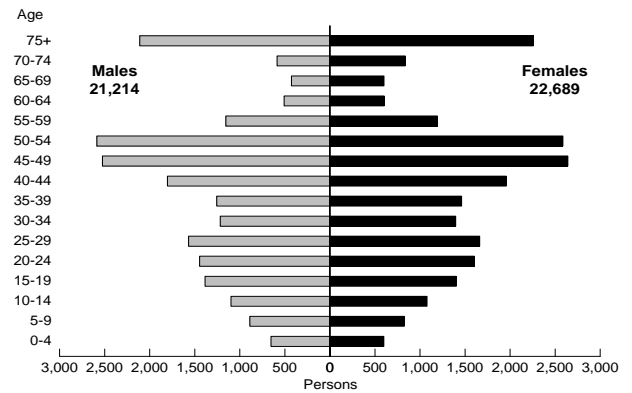

Chart 2.14.18

Indonesian

Chart 2.14.19

Irish

Chart 2.14.20

Italian

Chart 2.14.21

Japanese

Chart 2.14.22

Korean

Chart 2.14.23

Lebanese

Chart 2.14.24

Macedonian

Age-gender Profiles for Selected Ancestry Groups (continued)

- NSW : 2001 Census

Chart 2.14.25

Maltese

Chart 2.14.26

Maori

Chart 2.14.27

New Zealander

Chart 2.14.28

Polish

Chart 2.14.29

Portuguese

Chart 2.14.30

Russian

Chart 2.14.31

Samoan

Chart 2.14.32

Scottish