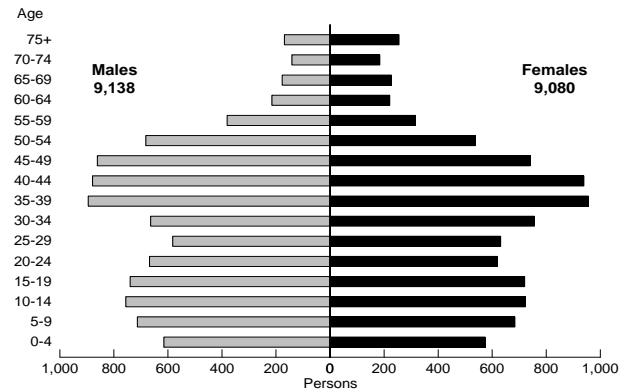

Chart 2.14.25

Maltese

Chart 2.14.26

Maori

Chart 2.14.27

New Zealander

Chart 2.14.28

Polish

Chart 2.14.29

Portuguese

Chart 2.14.30

Russian

Chart 2.14.31

Samoan

Chart 2.14.32

Scottish

Age-gender Profiles for Selected Ancestry Groups (continued)

- NSW : 2001 Census

Chart 2.14.33

Serbian

Chart 2.14.34

Sinhalese

Chart 2.14.35

South African

Chart 2.14.36

Spanish

Chart 2.14.37

Turkish

Chart 2.14.38

Ukrainian

Chart 2.14.39

Vietnamese