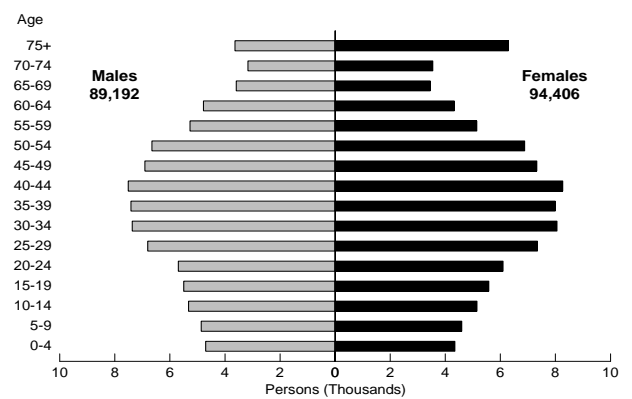

Chart 2.14.8

Danish

Age-gender Profiles for Selected Ancestry Groups (continued)

- NSW : 2001 Census

Chart 2.14.9

Dutch

Chart 2.14.10

Egyptian

Chart 2.14.11

English

Chart 2.14.12

Filipino

Chart 2.14.13

French

Chart 2.14.14

German

Chart 2.14.18

Indonesian

Chart 2.14.19

Irish

Chart 2.14.20

Italian

Chart 2.14.21

Japanese