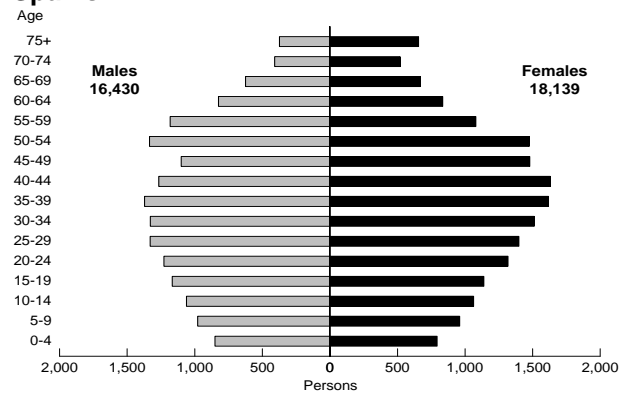

Age-gender Profiles for Selected Ancestry Groups (continued)

- NSW : 2001 Census

Chart 2.14.33

Serbian

Chart 2.14.34

Sinhalese

Chart 2.14.35

South African

Chart 2.14.36

Spanish

Chart 2.14.37

Turkish

Chart 2.14.38

Ukrainian

Chart 2.14.39

Vietnamese

Chart 2.14.40

Welsh