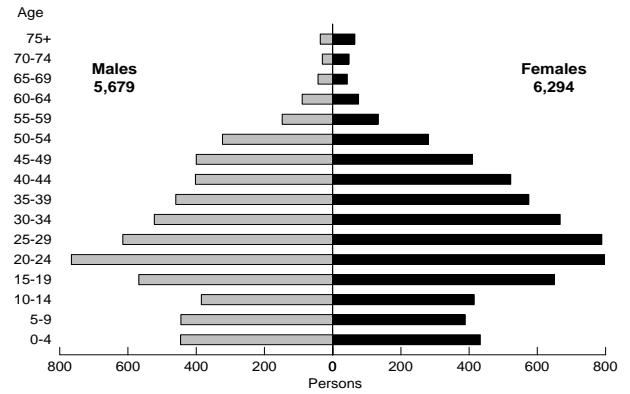

Chart 2.14.15

Greek

Chart 2.14.16

Hungarian

Age-gender Profiles for Selected Ancestry Groups (continued)

- NSW : 2001 Census

Chart 2.14.17

Indian

Chart 2.14.18

Indonesian

Chart 2.14.19

Irish

Chart 2.14.20

Italian

Chart 2.14.21

Japanese

Chart 2.14.22

Korean

Chart 2.14.23

Lebanese

Chart 2.14.24

Macedonian

Age-gender Profiles for Selected Ancestry Groups (continued)

- NSW : 2001 Census