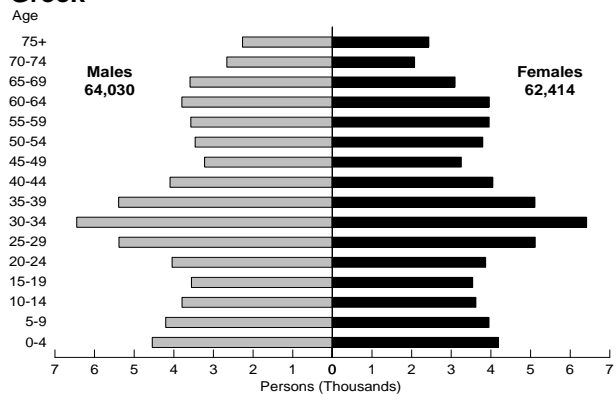

Chart 2.14.8

Danish

Age-gender Profiles for Selected Ancestry Groups (continued)

- NSW : 2001 Census

Chart 2.14.9

Dutch

Chart 2.14.10

Egyptian

Chart 2.14.11

English

Chart 2.14.12

Filipino

Chart 2.14.13

French

Chart 2.14.14

German

Chart 2.14.15

Greek

Chart 2.14.16

Hungarian

Age-gender Profiles for Selected Ancestry Groups (continued)

- NSW : 2001 Census

Chart 2.14.17

Indian

Chart 2.14.18

Indonesian

Chart 2.14.19

Irish

Chart 2.14.20

Italian

Chart 2.14.21

Japanese