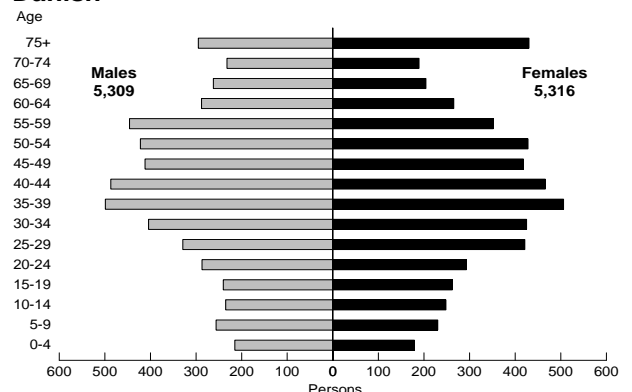

Chart 2.14.4

Austrian

Chart 2.14.5

Chilean

Chart 2.14.6

Chinese

Chart 2.14.7

Croatian

Chart 2.14.8

Danish

Age-gender Profiles for Selected Ancestry Groups (continued)

- NSW : 2001 Census

Chart 2.14.9

Dutch

Chart 2.14.10

Egyptian

Chart 2.14.11

English

Chart 2.14.12

Filipino

Chart 2.14.13

French

Chart 2.14.14

German