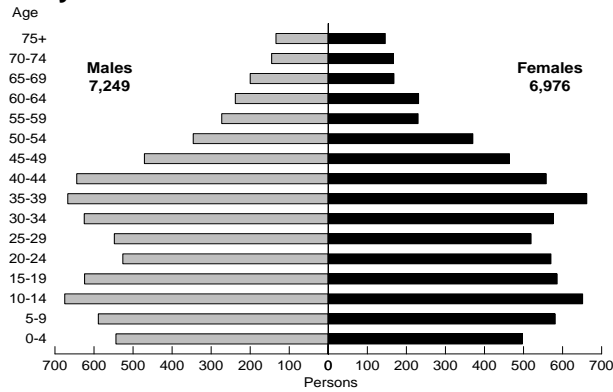

Age-gender Profiles for Selected Ancestry Groups

- NSW : 2001 Census

Chart 2.14.1

Assyrian/Chaldean

Chart 2.14.2

Australian

Chart 2.14.3

Australian Aboriginal

Chart 2.14.4

Austrian

Chart 2.14.5

Chilean

Chart 2.14.6

Chinese

Chart 2.14.7

Croatian