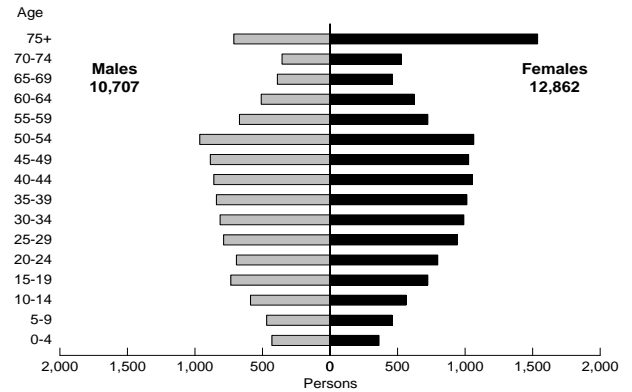

Chart 2.14.25

Maltese

Chart 2.14.26

Maori

Chart 2.14.27

New Zealander

Chart 2.14.28

Polish

Chart 2.14.29

Portuguese

Chart 2.14.30

Russian

Chart 2.14.31

Samoan

Chart 2.14.32

Scottish

Age-gender Profiles for Selected Ancestry Groups (continued)

- NSW : 2001 Census

Chart 2.14.33

Serbian

Chart 2.14.34

Sinhalese

Chart 2.14.35

South African