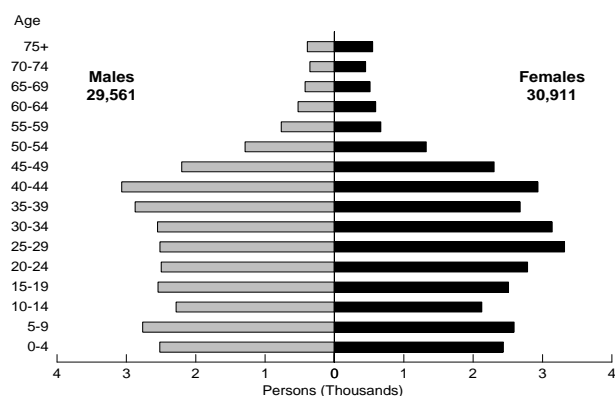

Age-gender Profiles for Selected Ancestry Groups (continued)

- NSW : 2001 Census

Chart 2.14.33

Serbian

Chart 2.14.34

Sinhalese

Chart 2.14.35

South African

Chart 2.14.36

Spanish

Chart 2.14.37

Turkish

Chart 2.14.38

Ukrainian

Chart 2.14.39

Vietnamese

Chart 2.14.40

Welsh