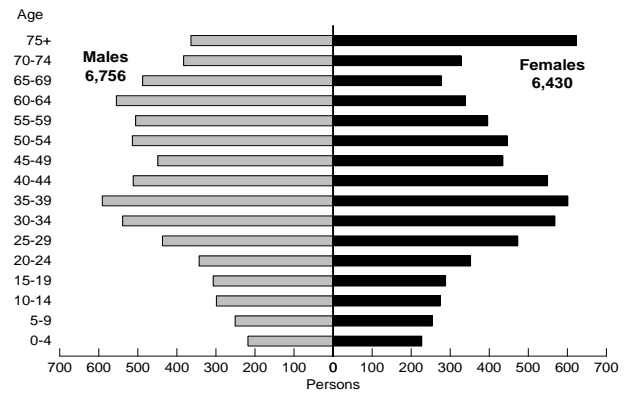

Chart 2.14.4

Austrian

Chart 2.14.5

Chilean

Chart 2.14.6

Chinese

Chart 2.14.7

Croatian

Chart 2.14.8

Danish

Age-gender Profiles for Selected Ancestry Groups (continued)

- NSW : 2001 Census

Chart 2.14.9

Dutch

Chart 2.14.10

Egyptian

Chart 2.14.11

English

Chart 2.14.12

Filipino

Chart 2.14.13

French

Chart 2.14.14

German