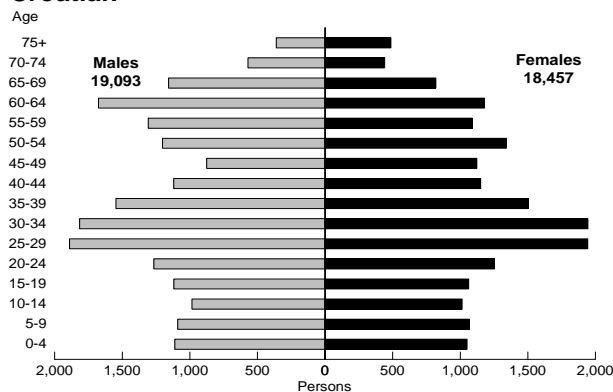

Age-gender Profiles for Selected Ancestry Groups

- NSW : 2001 Census

Chart 2.14.1

Assyrian/Chaldean

Chart 2.14.2

Australian

Chart 2.14.3

Australian Aboriginal

Chart 2.14.4

Austrian

Chart 2.14.5

Chilean

Chart 2.14.6

Chinese

Chart 2.14.7

Croatian

Chart 2.14.8

Danish

Age-gender Profiles for Selected Ancestry Groups (continued)

- NSW : 2001 Census

Chart 2.14.9

Dutch

Chart 2.14.10

Egyptian

Chart 2.14.11

English

Chart 2.14.12

Filipino

Chart 2.14.13

French

Chart 2.14.14

German