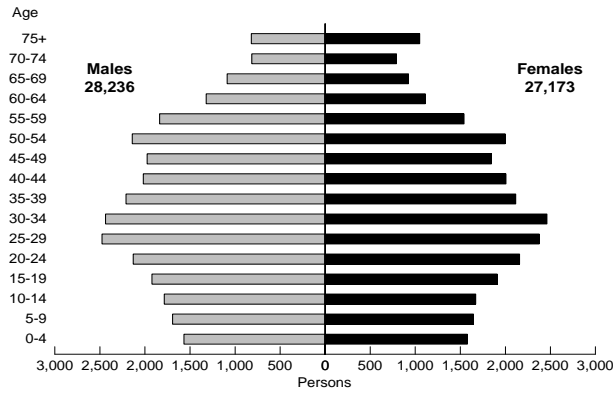

Chart 2.14.18

Indonesian

Chart 2.14.19

Irish

Chart 2.14.20

Italian

Chart 2.14.21

Japanese

Chart 2.14.22

Korean

Chart 2.14.23

Lebanese

Chart 2.14.24

Macedonian

Age-gender Profiles for Selected Ancestry Groups (continued)

- NSW : 2001 Census

Chart 2.14.25

Maltese

Chart 2.14.26

Maori

Chart 2.14.27

New Zealander

Chart 2.14.28

Polish

Chart 2.14.29

Portuguese

Chart 2.14.30

Russian

Chart 2.14.31

Samoan

Chart 2.14.32

Scottish