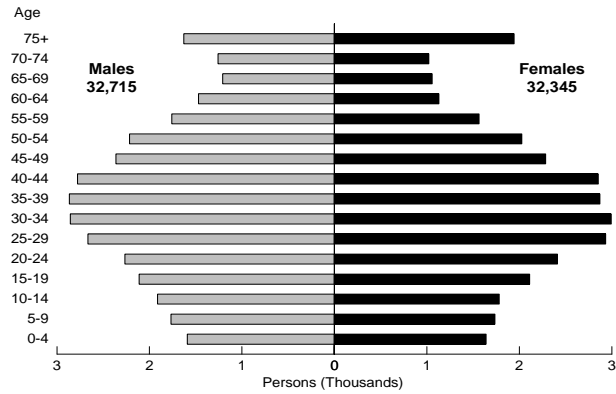

Chart 2.14.4

Austrian

Chart 2.14.5

Chilean

Chart 2.14.6

Chinese

Chart 2.14.7

Croatian

Chart 2.14.8

Danish

Age-gender Profiles for Selected Ancestry Groups (continued)

- NSW : 2001 Census

Chart 2.14.9

Dutch

Chart 2.14.10

Egyptian

Chart 2.14.11

English

Chart 2.14.12

Filipino

Chart 2.14.13

French

Chart 2.14.14

German