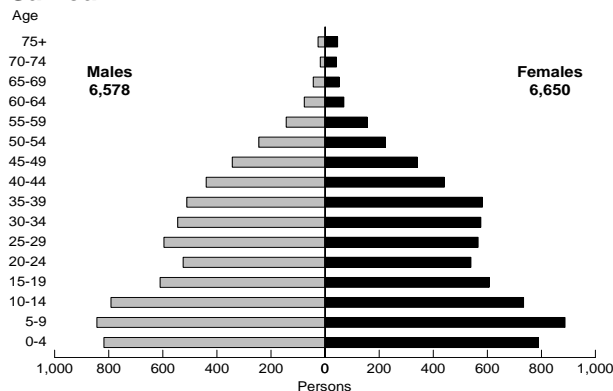

Chart 2.14.25

Maltese

Chart 2.14.26

Maori

Chart 2.14.27

New Zealander

Chart 2.14.28

Polish

Chart 2.14.29

Portuguese

Chart 2.14.30

Russian

Chart 2.14.31

Samoan

Chart 2.14.32

Scottish

Age-gender Profiles for Selected Ancestry Groups (continued)

- NSW : 2001 Census

Chart 2.14.33

Serbian

Chart 2.14.34

Sinhalese

Chart 2.14.35

South African