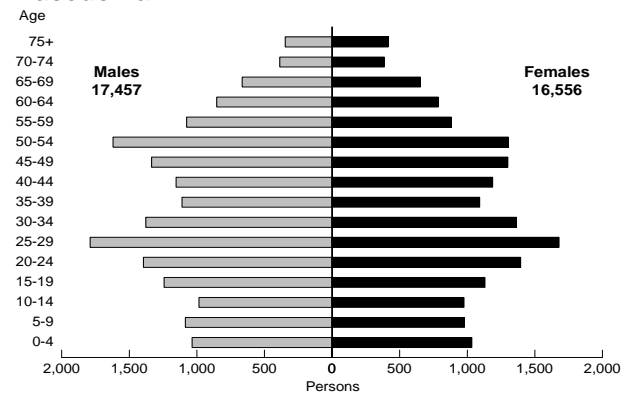

Chart 2.14.18

Indonesian

Chart 2.14.19

Irish

Chart 2.14.20

Italian

Chart 2.14.21

Japanese

Chart 2.14.22

Korean

Chart 2.14.23

Lebanese

Chart 2.14.24

Macedonian

Age-gender Profiles for Selected Ancestry Groups (continued)

- NSW : 2001 Census

Chart 2.14.25

Maltese

Chart 2.14.26

Maori

Chart 2.14.27

New Zealander

Chart 2.14.28

Polish