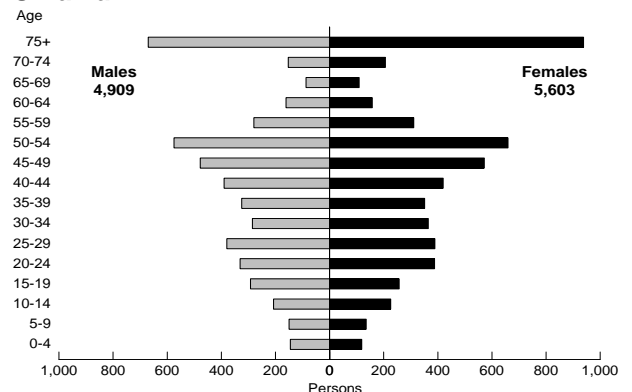

Age-gender Profiles for Selected Ancestry Groups (continued)

- NSW : 2001 Census

Chart 2.14.33

Serbian

Chart 2.14.34

Sinhalese

Chart 2.14.35

South African

Chart 2.14.36

Spanish

Chart 2.14.37

Turkish

Chart 2.14.38

Ukrainian

Chart 2.14.39

Vietnamese

Chart 2.14.40

Welsh