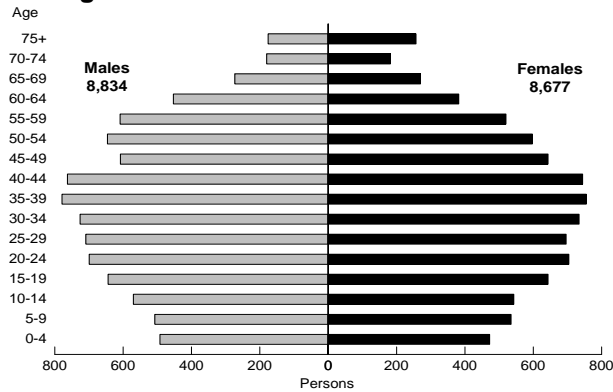

Chart 2.14.25

Maltese

Chart 2.14.26

Maori

Chart 2.14.27

New Zealander

Chart 2.14.28

Polish

Chart 2.14.29

Portuguese

Chart 2.14.30

Russian

Chart 2.14.31

Samoan

Chart 2.14.32

Scottish

Age-gender Profiles for Selected Ancestry Groups (continued)

- NSW : 2001 Census

Chart 2.14.33

Serbian

Chart 2.14.34

Sinhalese

Chart 2.14.35

South African