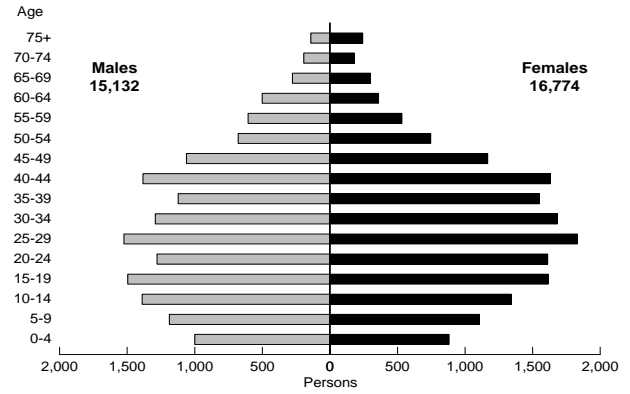

Chart 2.14.18

Indonesian

Chart 2.14.19

Irish

Chart 2.14.20

Italian

Chart 2.14.21

Japanese

Chart 2.14.22

Korean

Chart 2.14.23

Lebanese

Chart 2.14.24

Macedonian

Age-gender Profiles for Selected Ancestry Groups (continued)

- NSW : 2001 Census

Chart 2.14.25

Maltese

Chart 2.14.26

Maori

Chart 2.14.27

New Zealander

Chart 2.14.28

Polish