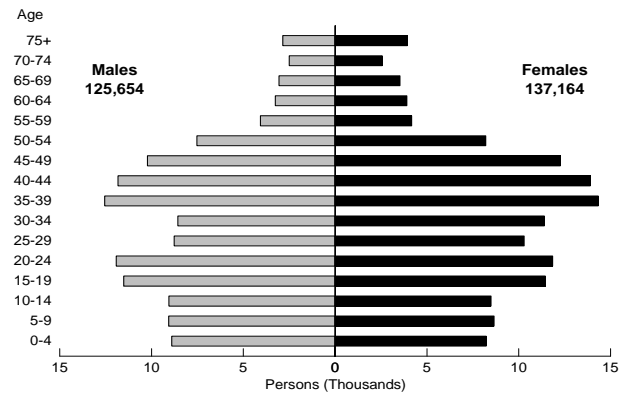

Chart 2.14.4

Austrian

Chart 2.14.5

Chilean

Chart 2.14.6

Chinese

Chart 2.14.7

Croatian

Chart 2.14.8

Danish

Age-gender Profiles for Selected Ancestry Groups (continued)

- NSW : 2001 Census

Chart 2.14.9

Dutch

Chart 2.14.10

Egyptian