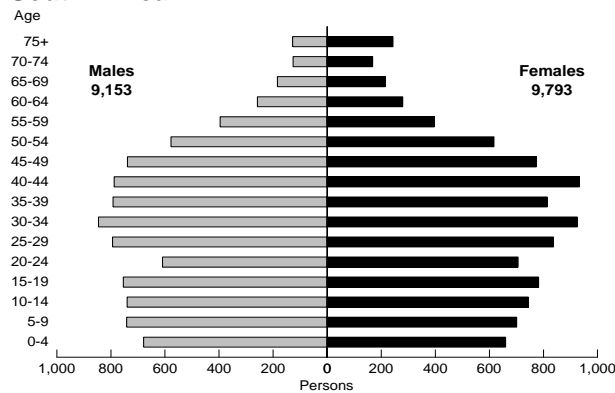

Chart 2.14.25

Maltese

Chart 2.14.26

Maori

Chart 2.14.27

New Zealander

Chart 2.14.28

Polish

Chart 2.14.29

Portuguese

Chart 2.14.30

Russian

Chart 2.14.31

Samoan

Chart 2.14.32

Scottish

Age-gender Profiles for Selected Ancestry Groups (continued)

- NSW : 2001 Census

Chart 2.14.33

Serbian

Chart 2.14.34

Sinhalese

Chart 2.14.35

South African

Chart 2.14.36

Spanish

Chart 2.14.37

Turkish

Chart 2.14.38

Ukrainian

Chart 2.14.39

Vietnamese