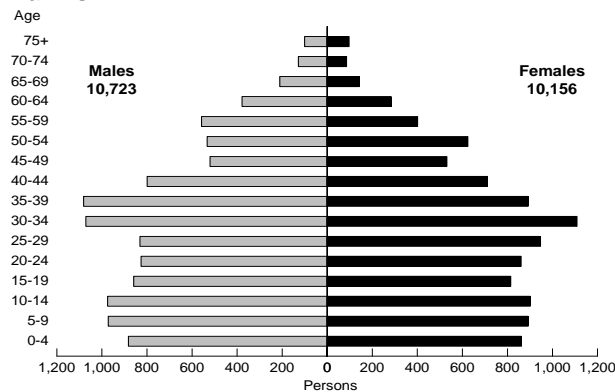

Age-gender Profiles for Selected Ancestry Groups (continued)

- NSW : 2001 Census

Chart 2.14.33

Serbian

Chart 2.14.34

Sinhalese

Chart 2.14.35

South African

Chart 2.14.36

Spanish

Chart 2.14.37

Turkish

Chart 2.14.38

Ukrainian

Chart 2.14.39

Vietnamese

Chart 2.14.40

Welsh