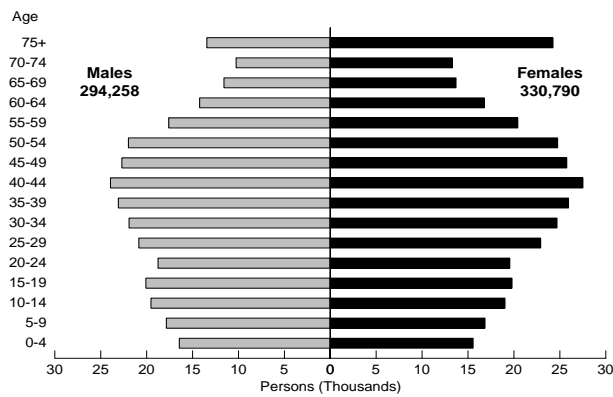

Chart 2.14.15

Greek

Chart 2.14.16

Hungarian

Age-gender Profiles for Selected Ancestry Groups (continued)

- NSW : 2001 Census

Chart 2.14.17

Indian

Chart 2.14.18

Indonesian

Chart 2.14.19

Irish

Chart 2.14.20

Italian

Chart 2.14.21

Japanese

Chart 2.14.22

Korean

Chart 2.14.23

Lebanese

Chart 2.14.24

Macedonian

Age-gender Profiles for Selected Ancestry Groups (continued)

- NSW : 2001 Census