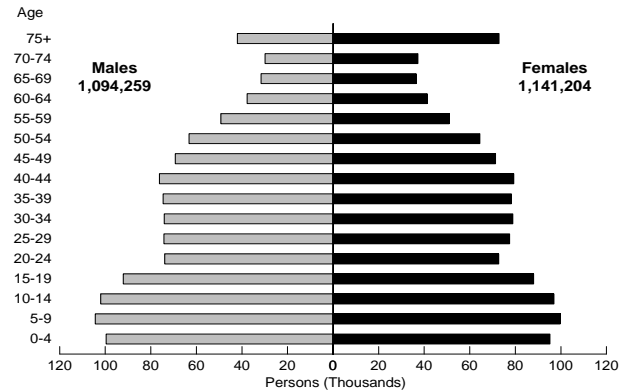

Age-gender Profiles for Selected Ancestry Groups

- NSW : 2001 Census

Chart 2.14.1

Assyrian/Chaldean

Chart 2.14.2

Australian

Chart 2.14.3

Australian Aboriginal

Chart 2.14.4

Austrian

Chart 2.14.5

Chilean

Chart 2.14.6

Chinese

Chart 2.14.7

Croatian

Chart 2.14.8

Danish

Age-gender Profiles for Selected Ancestry Groups (continued)

- NSW : 2001 Census

Chart 2.14.9

Dutch

Chart 2.14.10

Egyptian