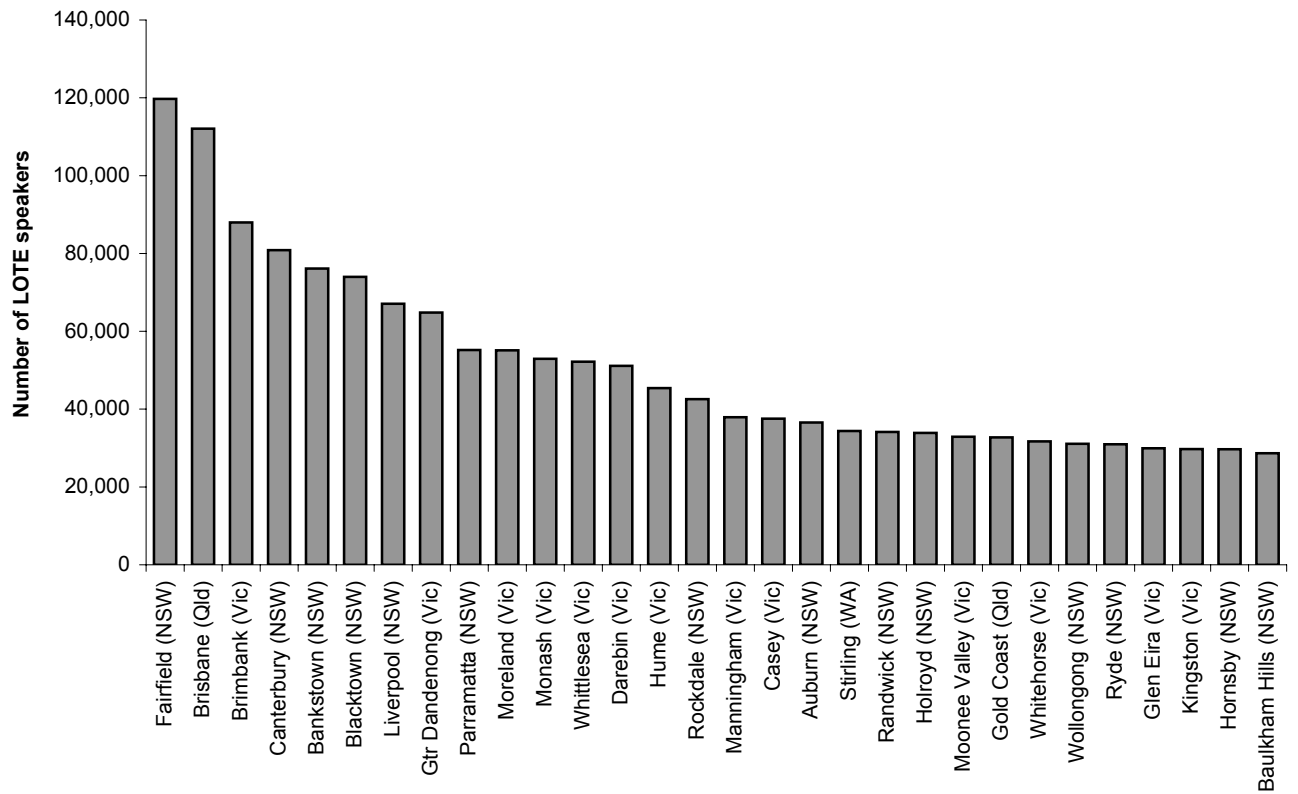

Chart 1.7

**Local Government Areas with the Highest Number of Language other than English Speakers - Australia: 2001 Census**

Chart 1.8

**Local Government Areas with the Highest Proportion of Language other than English Speakers - Australia: 2001 Census**