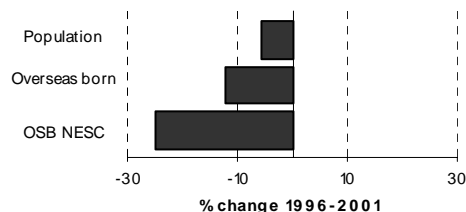

Nundle LGA

Table 4.78.1

Summary Indicators	2001 Census	% of population	1996 Census	Change 1996-2001	% change
Population	1,284	100.0	1,359	-75	-5.5
Australian born	1,111	86.5	1,216	-105	-8.6
Overseas born	94	7.3	107	-13	-12.1
Birthplace not stated	79	6.2	47	32	68.1
Overseas born - English speaking countries	67	5.2	71	-4	-5.6
Overseas born - non-English speaking countries	27	2.1	36	-9	-25.0
Aboriginal and/or Torres Strait Islanders	51	4.0	52	-1	-1.9
Language other than English spoken at home	24	1.9	19	5	26.3
Overseas born arrived since 1996	11	0.9			
Overseas born arrived since 1996 from NESC			

Table 4.78.2

Overseas Born: Birthplace by Gender, 2001 and 1996 Census

Birthplace	Males	Females	Persons	% of OSB	1996 Census	Change 1996-2001	% change
England	19	28	47	50.0	48	-1	-2.1
Germany	8	4	12	12.8	..		
Other birthplaces	9	26	35	37.2	n.c.	n.c.	n.c.
Total overseas born	36	58	94	100.0	107	-13	-12.1