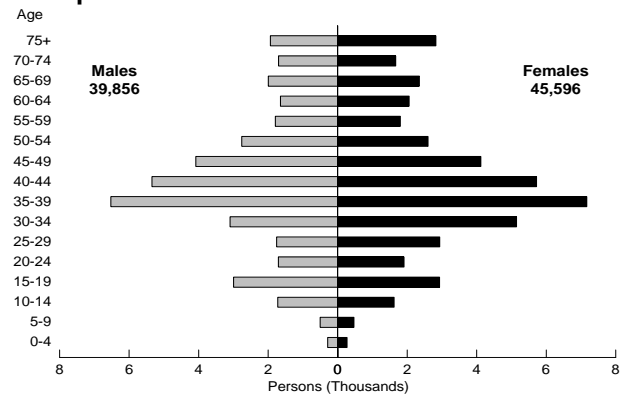

Age-gender Profiles for Selected Birthplace Groups

- NSW : 2001 Census

Chart 2.1.1

NSW Total

Chart 2.1.2

Birthplace: Australia

Chart 2.1.3

Birthplace: Cambodia

Chart 2.1.4

Birthplace: Canada

Chart 2.1.5

Birthplace: Chile

Chart 2.1.6

Birthplace: China

Chart 2.1.7

Birthplace: Croatia

Chart 2.1.8

Birthplace: Cyprus

Age-gender Profiles for Selected Birthplace Groups (continued)

- NSW : 2001 Census

Chart 2.1.9

Birthplace: Egypt

Chart 2.1.10

Birthplace: Fiji