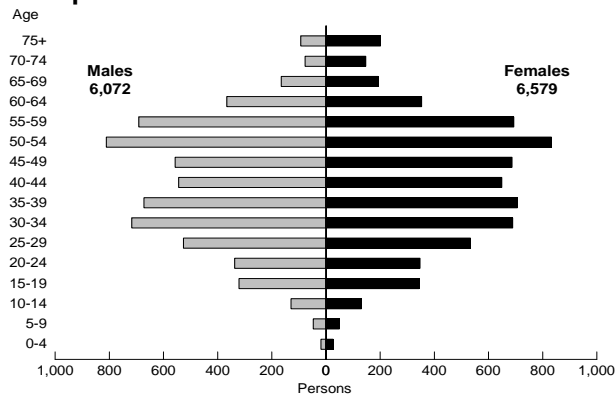

Age-gender Profiles for Selected Birthplace Groups

- NSW : 2001 Census

Chart 2.1.1

NSW Total

Chart 2.1.2

Birthplace: Australia

Chart 2.1.3

Birthplace: Cambodia

Chart 2.1.4

Birthplace: Canada

Chart 2.1.5

Birthplace: Chile

Chart 2.1.6

Birthplace: China

Chart 2.1.7

Birthplace: Croatia

Chart 2.1.8

Birthplace: Cyprus

Age-gender Profiles for Selected Birthplace Groups (continued)

- NSW : 2001 Census

Chart 2.1.9

Birthplace: Egypt

Chart 2.1.10

Birthplace: Fiji