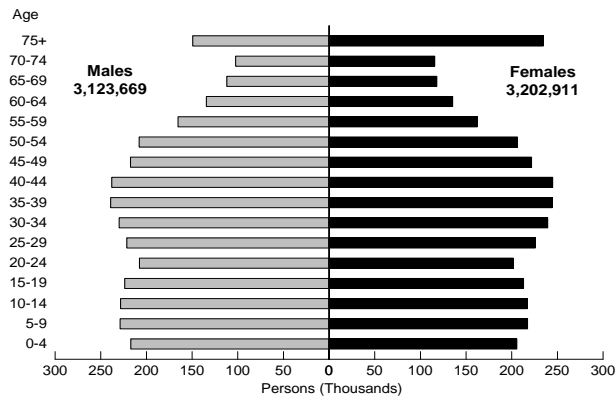

Age-gender Profiles for Selected Birthplace Groups

- NSW : 2001 Census

Chart 2.1.1

NSW Total

Chart 2.1.2

Birthplace: Australia

Chart 2.1.3

Birthplace: Cambodia

Chart 2.1.4

Birthplace: Canada

Chart 2.1.5

Birthplace: Chile

Chart 2.1.6

Birthplace: China

Chart 2.1.7

Birthplace: Croatia