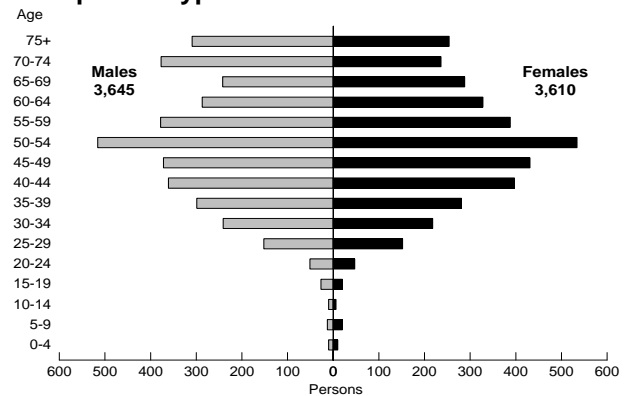

Age-gender Profiles for Selected Birthplace Groups

- NSW : 2001 Census

Chart 2.1.1

NSW Total

Chart 2.1.2

Birthplace: Australia

Chart 2.1.3

Birthplace: Cambodia

Chart 2.1.4

Birthplace: Canada

Chart 2.1.5

Birthplace: Chile

Chart 2.1.6

Birthplace: China

Chart 2.1.7

Birthplace: Croatia

Chart 2.1.8

Birthplace: Cyprus

Age-gender Profiles for Selected Birthplace Groups (continued)

- NSW : 2001 Census

Chart 2.1.9

Birthplace: Egypt

Chart 2.1.10

Birthplace: Fiji