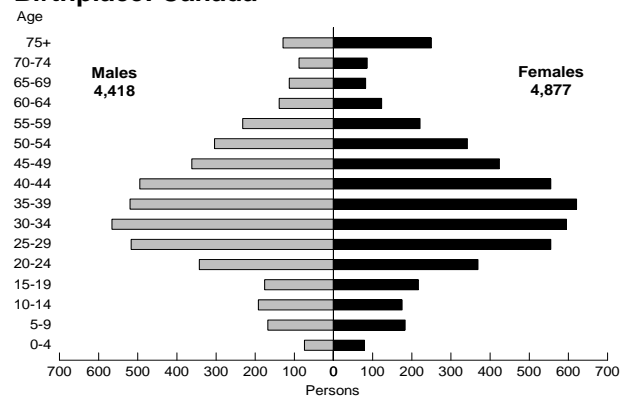

Age-gender Profiles for Selected Birthplace Groups

- NSW : 2001 Census

Chart 2.1.1

NSW Total

Chart 2.1.2

Birthplace: Australia

Chart 2.1.3

Birthplace: Cambodia

Chart 2.1.4

Birthplace: Canada

Chart 2.1.5

Birthplace: Chile

Chart 2.1.6

Birthplace: China

Chart 2.1.7

Birthplace: Croatia

Chart 2.1.8

Birthplace: Cyprus

Age-gender Profiles for Selected Birthplace Groups (continued)

- NSW : 2001 Census

Chart 2.1.9

Birthplace: Egypt

Chart 2.1.10

Birthplace: Fiji