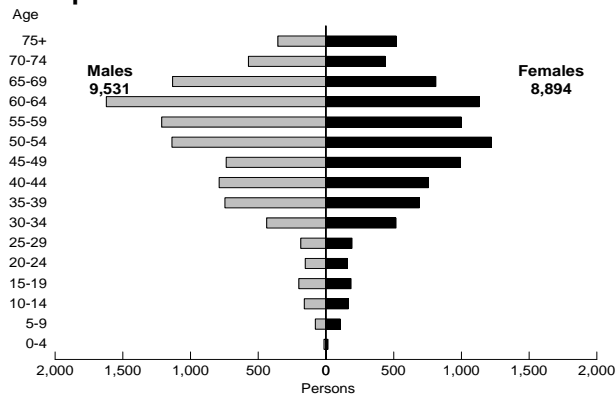

Age-gender Profiles for Selected Birthplace Groups

- NSW : 2001 Census

Chart 2.1.1

NSW Total

Chart 2.1.2

Birthplace: Australia

Chart 2.1.3

Birthplace: Cambodia

Chart 2.1.4

Birthplace: Canada

Chart 2.1.5

Birthplace: Chile

Chart 2.1.6

Birthplace: China

Chart 2.1.7

Birthplace: Croatia

Chart 2.1.8

Birthplace: Cyprus

Age-gender Profiles for Selected Birthplace Groups (continued)

- NSW : 2001 Census

Chart 2.1.9

Birthplace: Egypt

Chart 2.1.10

Birthplace: Fiji