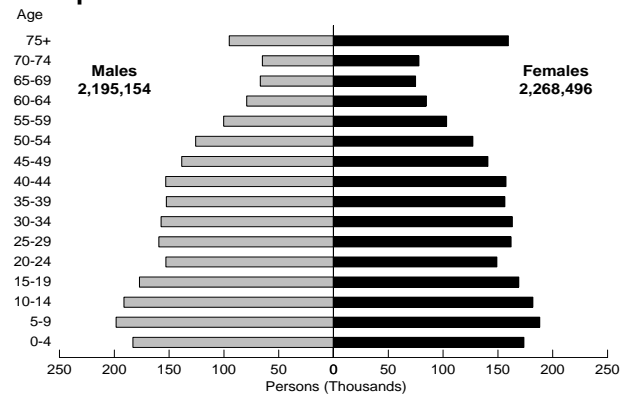

Age-gender Profiles for Selected Birthplace Groups

- NSW : 2001 Census

Chart 2.1.1

NSW Total

Chart 2.1.2

Birthplace: Australia

Chart 2.1.3

Birthplace: Cambodia

Chart 2.1.4

Birthplace: Canada

Chart 2.1.5

Birthplace: Chile

Chart 2.1.6

Birthplace: China

Chart 2.1.7

Birthplace: Croatia