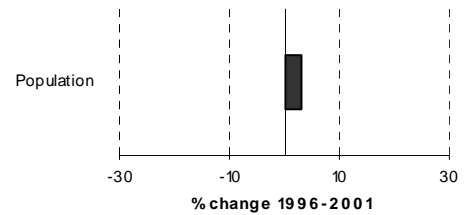

Windouran LGA

Table 4.107.1

Summary Indicators	2001 Census	% of population	1996 Census	Change 1996-2001	% change
Population	413	100.0	401	12	3.0
Australian born	366	88.6	381	-15	-3.9
Overseas born	16	3.9	8	8	100.0
Birthplace not stated	31	7.5
Overseas born - English speaking countries	13	3.1
Overseas born - non-English speaking countries
Aboriginal and/or Torres Strait Islanders
Language other than English spoken at home
Overseas born arrived since 1996
Overseas born arrived since 1996 from NESC